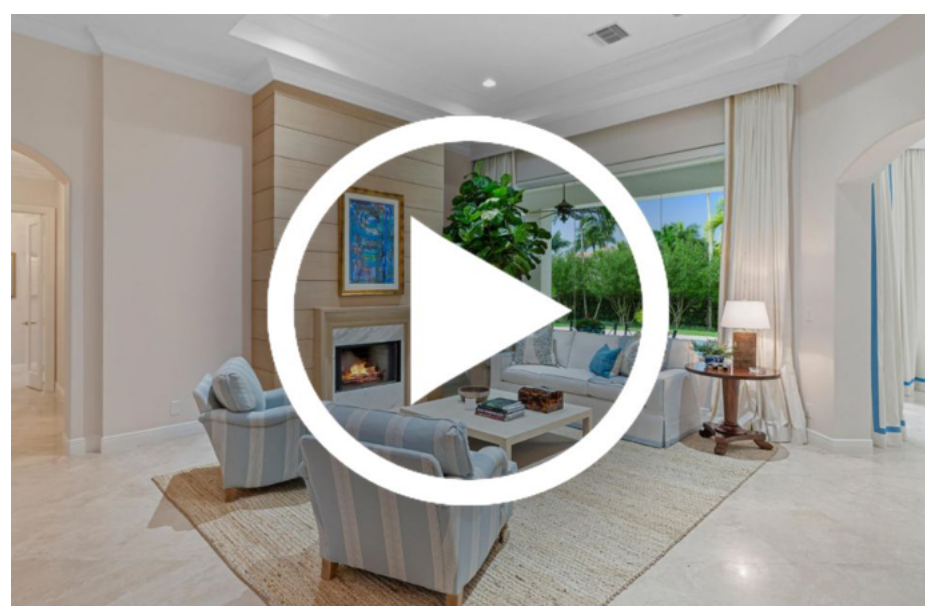

www.MarthasProperties.com

Come Home to Wellington's Polo Club!

12785 Mizner Way

Palm Beach Polo & Country Club | Reduced to \$2,275,000

Features

Take a Virtual Tour

- Chic 4-bedroom estate
- Chef's kitchen with waterfall island
- Gas cooking
- Marble pool deck
- Beautifully furnished & decorated
- Convenient to PBIEC and ready for season
- Centrally located in prestigious Mizner Estates